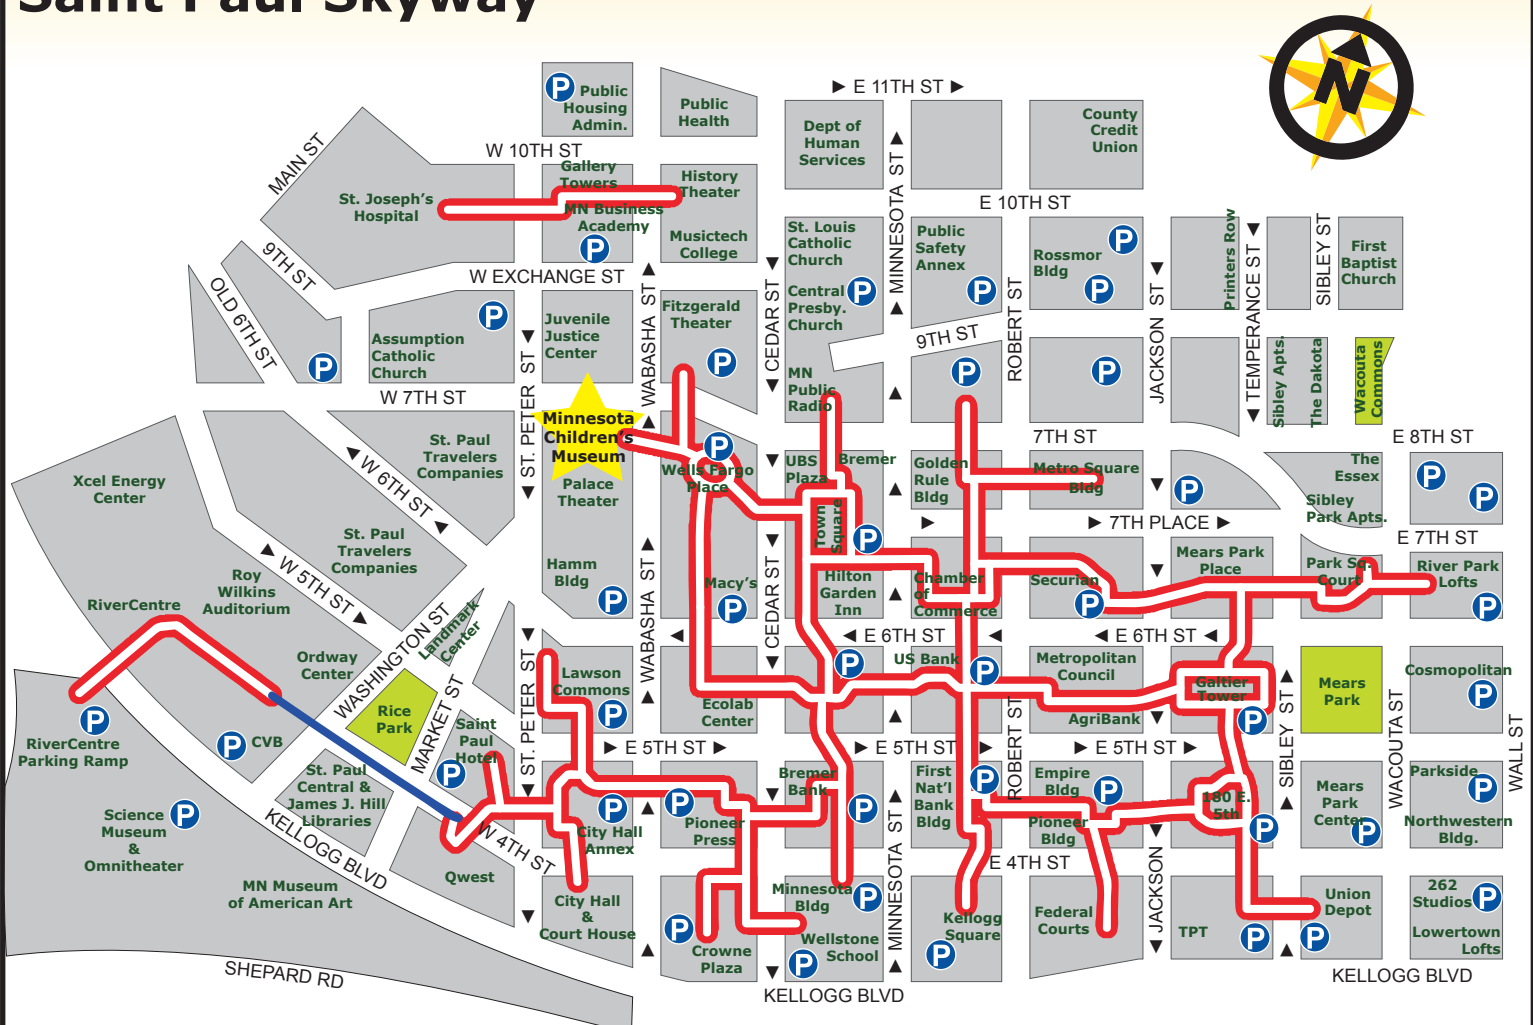

Minnesota Children's Museum

Smart Play

Saint Paul Skyway

Skyways 

Tunnel 

Parking 

Minnesota Children's Museum
107th Street West
St. Paul, Minnesota 55102 

651-225-6000

Skyway map courtesy of

www.SkywayDirectory.com

Minnesota Children's Museum

Smart Play

Hours:

Tuesday, Wednesday, Thursday: 9 a.m. to 4 p.m.

Friday, Saturday: 9 a.m. to 8 p.m.

Sunday: 9 a.m. to 5 p.m.