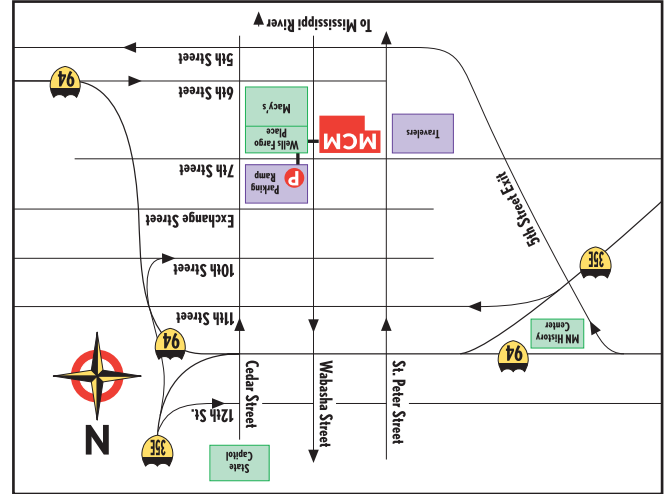

YOU'RE INVITED TO A BIRTHDAY PARTY!

DISCOVER SEVEN FUN-FILLED GALLERIES PACKED WITH HANDS-ON ADVENTURE!

Pick up a parking coupon at the Museum Box Office for discounted parking at the Parking Ramp. Enter on Wabasha Street. A convenient drop-off site is also available in front of the Museum entrance on 7th Street. Check in at the Museum Box Office as a birthday party guest.

From the West: 94 East, 94 West, 6th Street Exit, 5th Street Exit, 7th Street (left), 7th Street (right)

From the East: 10th St. Exit, Cedar St. (left), Wabasha St. (right), 6th Street Exit, 7th Street (right)

From the North: 35E South, 11th Street Exit, St. Peter St. (right), 7th Street (right)

From the South: 12th St., Cedar Street, 11th Street, Exchange Street, 7th Street, 6th Street, 5th Street

DIRECTIONS TO MINNESOTA CHILDREN'S MUSEUM

To: _____

For: _____

Date & Time: _____

Place: **Minnesota Children's Museum**
Smart Play
10 West Seventh Street
St. Paul, MN 55102
651-225-6000
MCM.org

Please RSVP to: _____

at: _____

by: _____

Running late? The Kid Spark™ store located in the Museum's lobby sells great gifts like books, puzzles and educational toys.